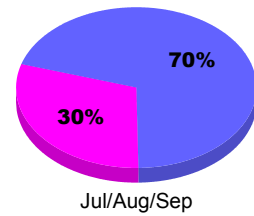

Membership Results
2010-2011

Membership
2009-2010

Month	Net Memb Goal	Actual New Memb	Actual Dropped Memb	Gain/Loss of Memb	Gain/Loss of Memb
Jul/Aug/Sep	20	70	-37	33	-38
Totals	20	70	-37	33	-38

Membership Results 2010-2011

Goal, New, Dropped, Gain/Loss

Comparison of Membership Gain/Loss

Current Year Compared to the Previous Year

Gender Comparison 2010-2011

■ Male ■ Female