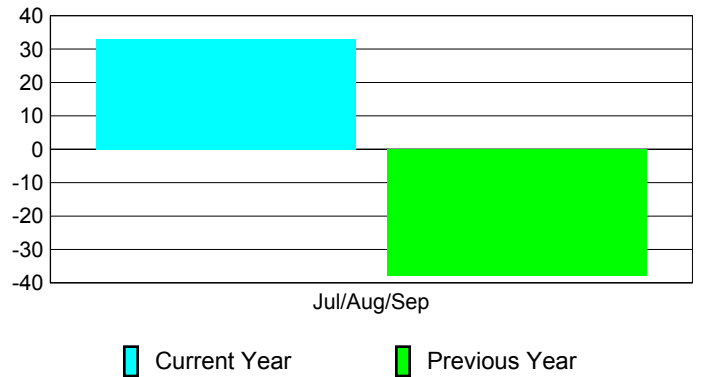

Membership Results
2010-2011

Membership
2009-2010

Month	Net Memb Goal	Actual New Memb	Actual Dropped Memb	Gain/Loss of Memb	Gain/Loss of Memb
Jul/Aug/Sep	20	70	-37	33	-38
Totals	20	70	-37	33	-38

Membership Results 2010-2011

Goal, New, Dropped, Gain/Loss

Comparison of Membership Gain/Loss

Current Year Compared to the Previous Year

Gender Comparison 2010-2011

■ Male ■ Female