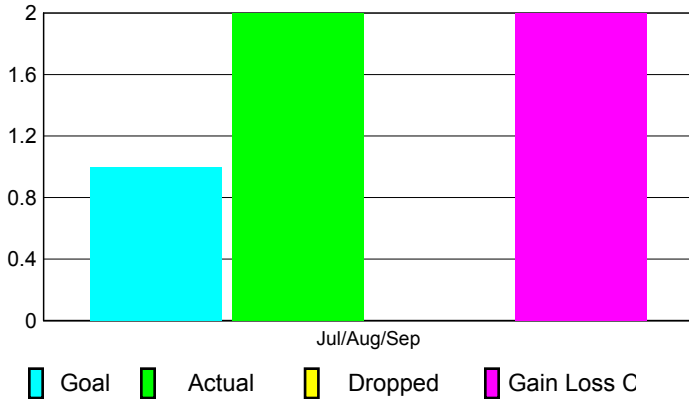

2010-2011 GMT Reports for District (or Undistricted) **District 321B2**

GMT: NARESH KUMAR AGGARWAL

Location: INDIA

GMT CA: 6

CLUBS

Club Results
2010-2011

Clubs
2009-2010

Month	New Club Goal	Actual New Clubs	Actual Dropped Clubs	Gain/Loss of Clubs	Gain/Loss of Clubs
Jul/Aug/Sep	1	2	0	2	0
Totals	1	2	0	2	0

Club Results 2010-2011

Goal, New, Dropped, Gain/Loss

Comparison of Club Gain/Loss

Current Year Compared to the Previous Year

YTD Status Quo Clubs 2010-2011

Status Quo Clubs Compared to Status Quo Members

MEMBERSHIP