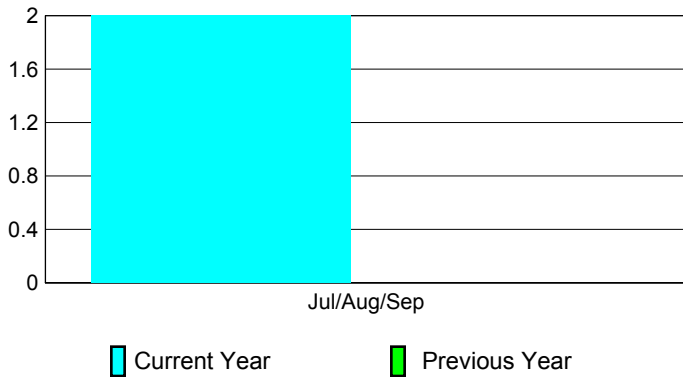

2010-2011 GMT Reports for District (or Undistricted) **District 321B2**

GMT: NARESH KUMAR AGGARWAL

Location: INDIA

GMT CA: 6

CLUBS

Club Results
2010-2011

Clubs
2009-2010

Month	New Club Goal	Actual New Clubs	Actual Dropped Clubs	Gain/Loss of Clubs	Gain/Loss of Clubs
Jul/Aug/Sep	1	2	0	2	0
Totals	1	2	0	2	0

Club Results 2010-2011

Goal, New, Dropped, Gain/Loss

Comparison of Club Gain/Loss

Current Year Compared to the Previous Year

YTD Status Quo Clubs 2010-2011

Status Quo Clubs Compared to Status Quo Members

MEMBERSHIP