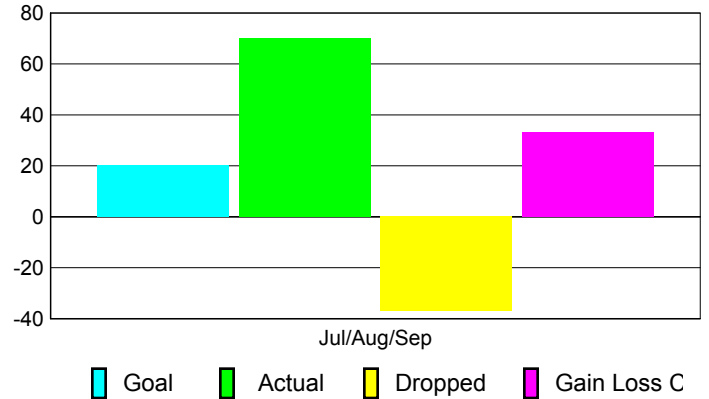

Membership Results 2010-2011

Goal, New, Dropped, Gain/Loss